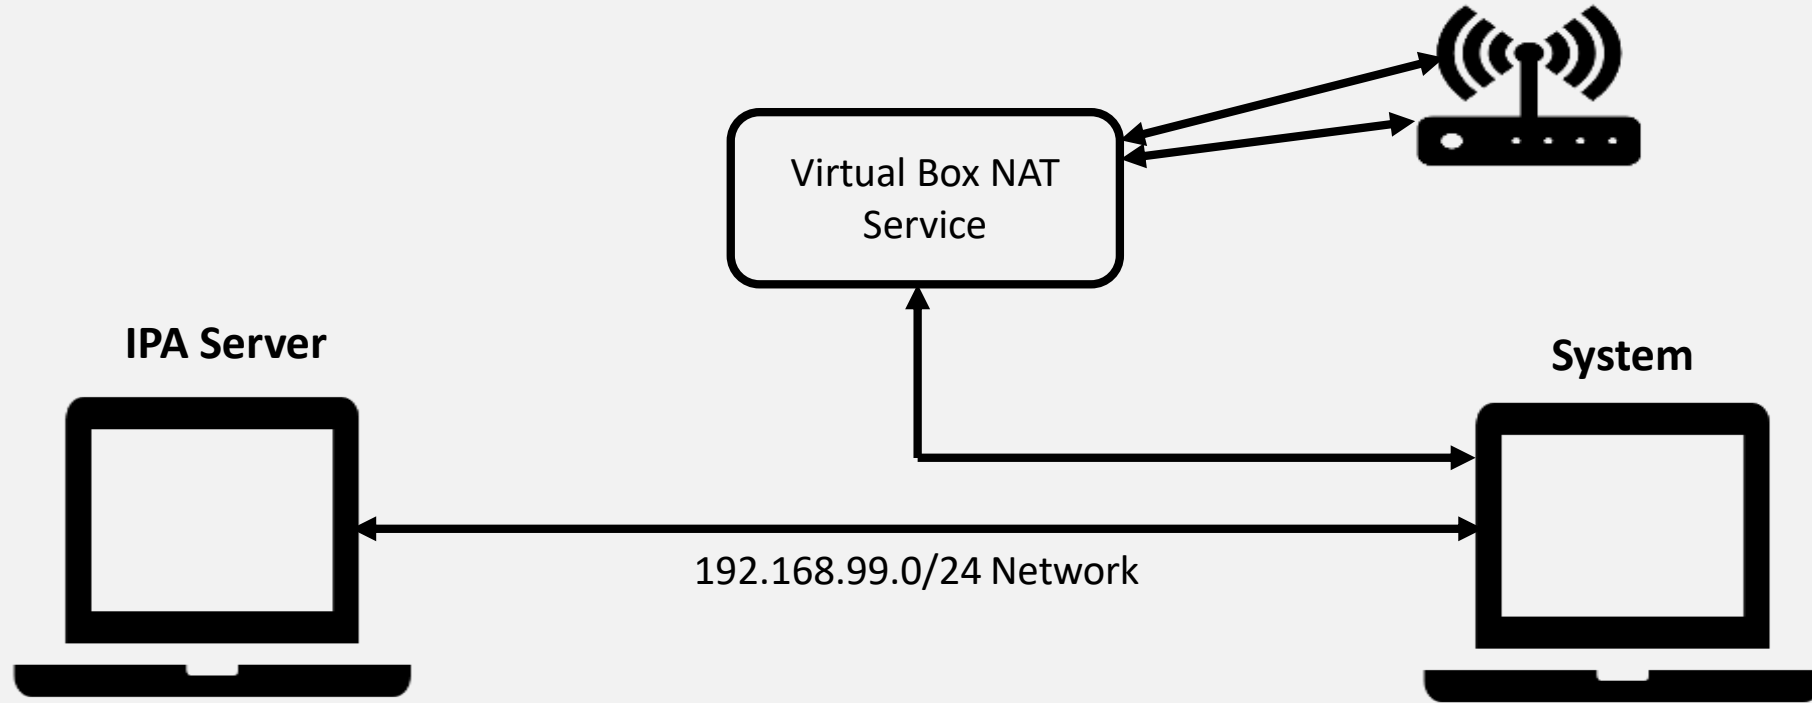

Red Hat Certified System Administrator (RHCSA-RHEL9) Practice exam course EX200

LAB Environment

Hostname	ipaserver.example.com
IP Address	192.168.99.254/24
DNS IP Address	192.168.99.254
Services Hosted	DNS ,LDAP,NTP,NFS and SAMBA Server

Hostname	system.example.com
IP Address	192.168.99.10/24
DNS IP Address	192.168.99.254